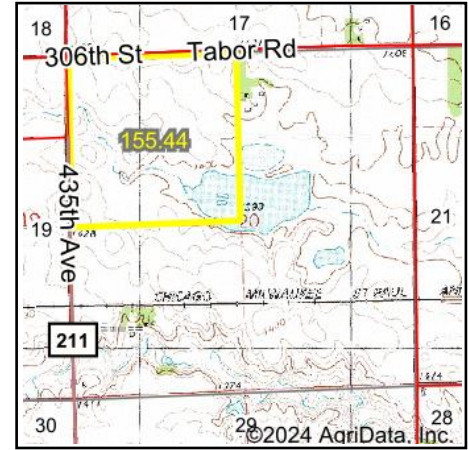

Wetlands Map

State: South Dakota
Location: 20-94N-56W
County: Yankton
Township: Utica
Date: 4/15/2024

Maps Provided By:

 CUSTOMIZED ONLINE MAPPING
 © AgriData, Inc. 2023 www.AgriDataInc.com

Classification Code	Type	Acres
PEM1Ad	Freshwater Emergent Wetland	7.07
PEM1F	Freshwater Emergent Wetland	6.79
PABF	Freshwater Pond	3.89
PEM1Cd	Freshwater Emergent Wetland	2.84
PEM1Cx	Freshwater Emergent Wetland	0.67
PEM1C	Freshwater Emergent Wetland	0.48
PABFx	Freshwater Pond	0.47
R5UBH	Riverine	0.19
R4SBC	Riverine	0.14
PEM1A	Freshwater Emergent Wetland	0.10
Total Acres		22.64